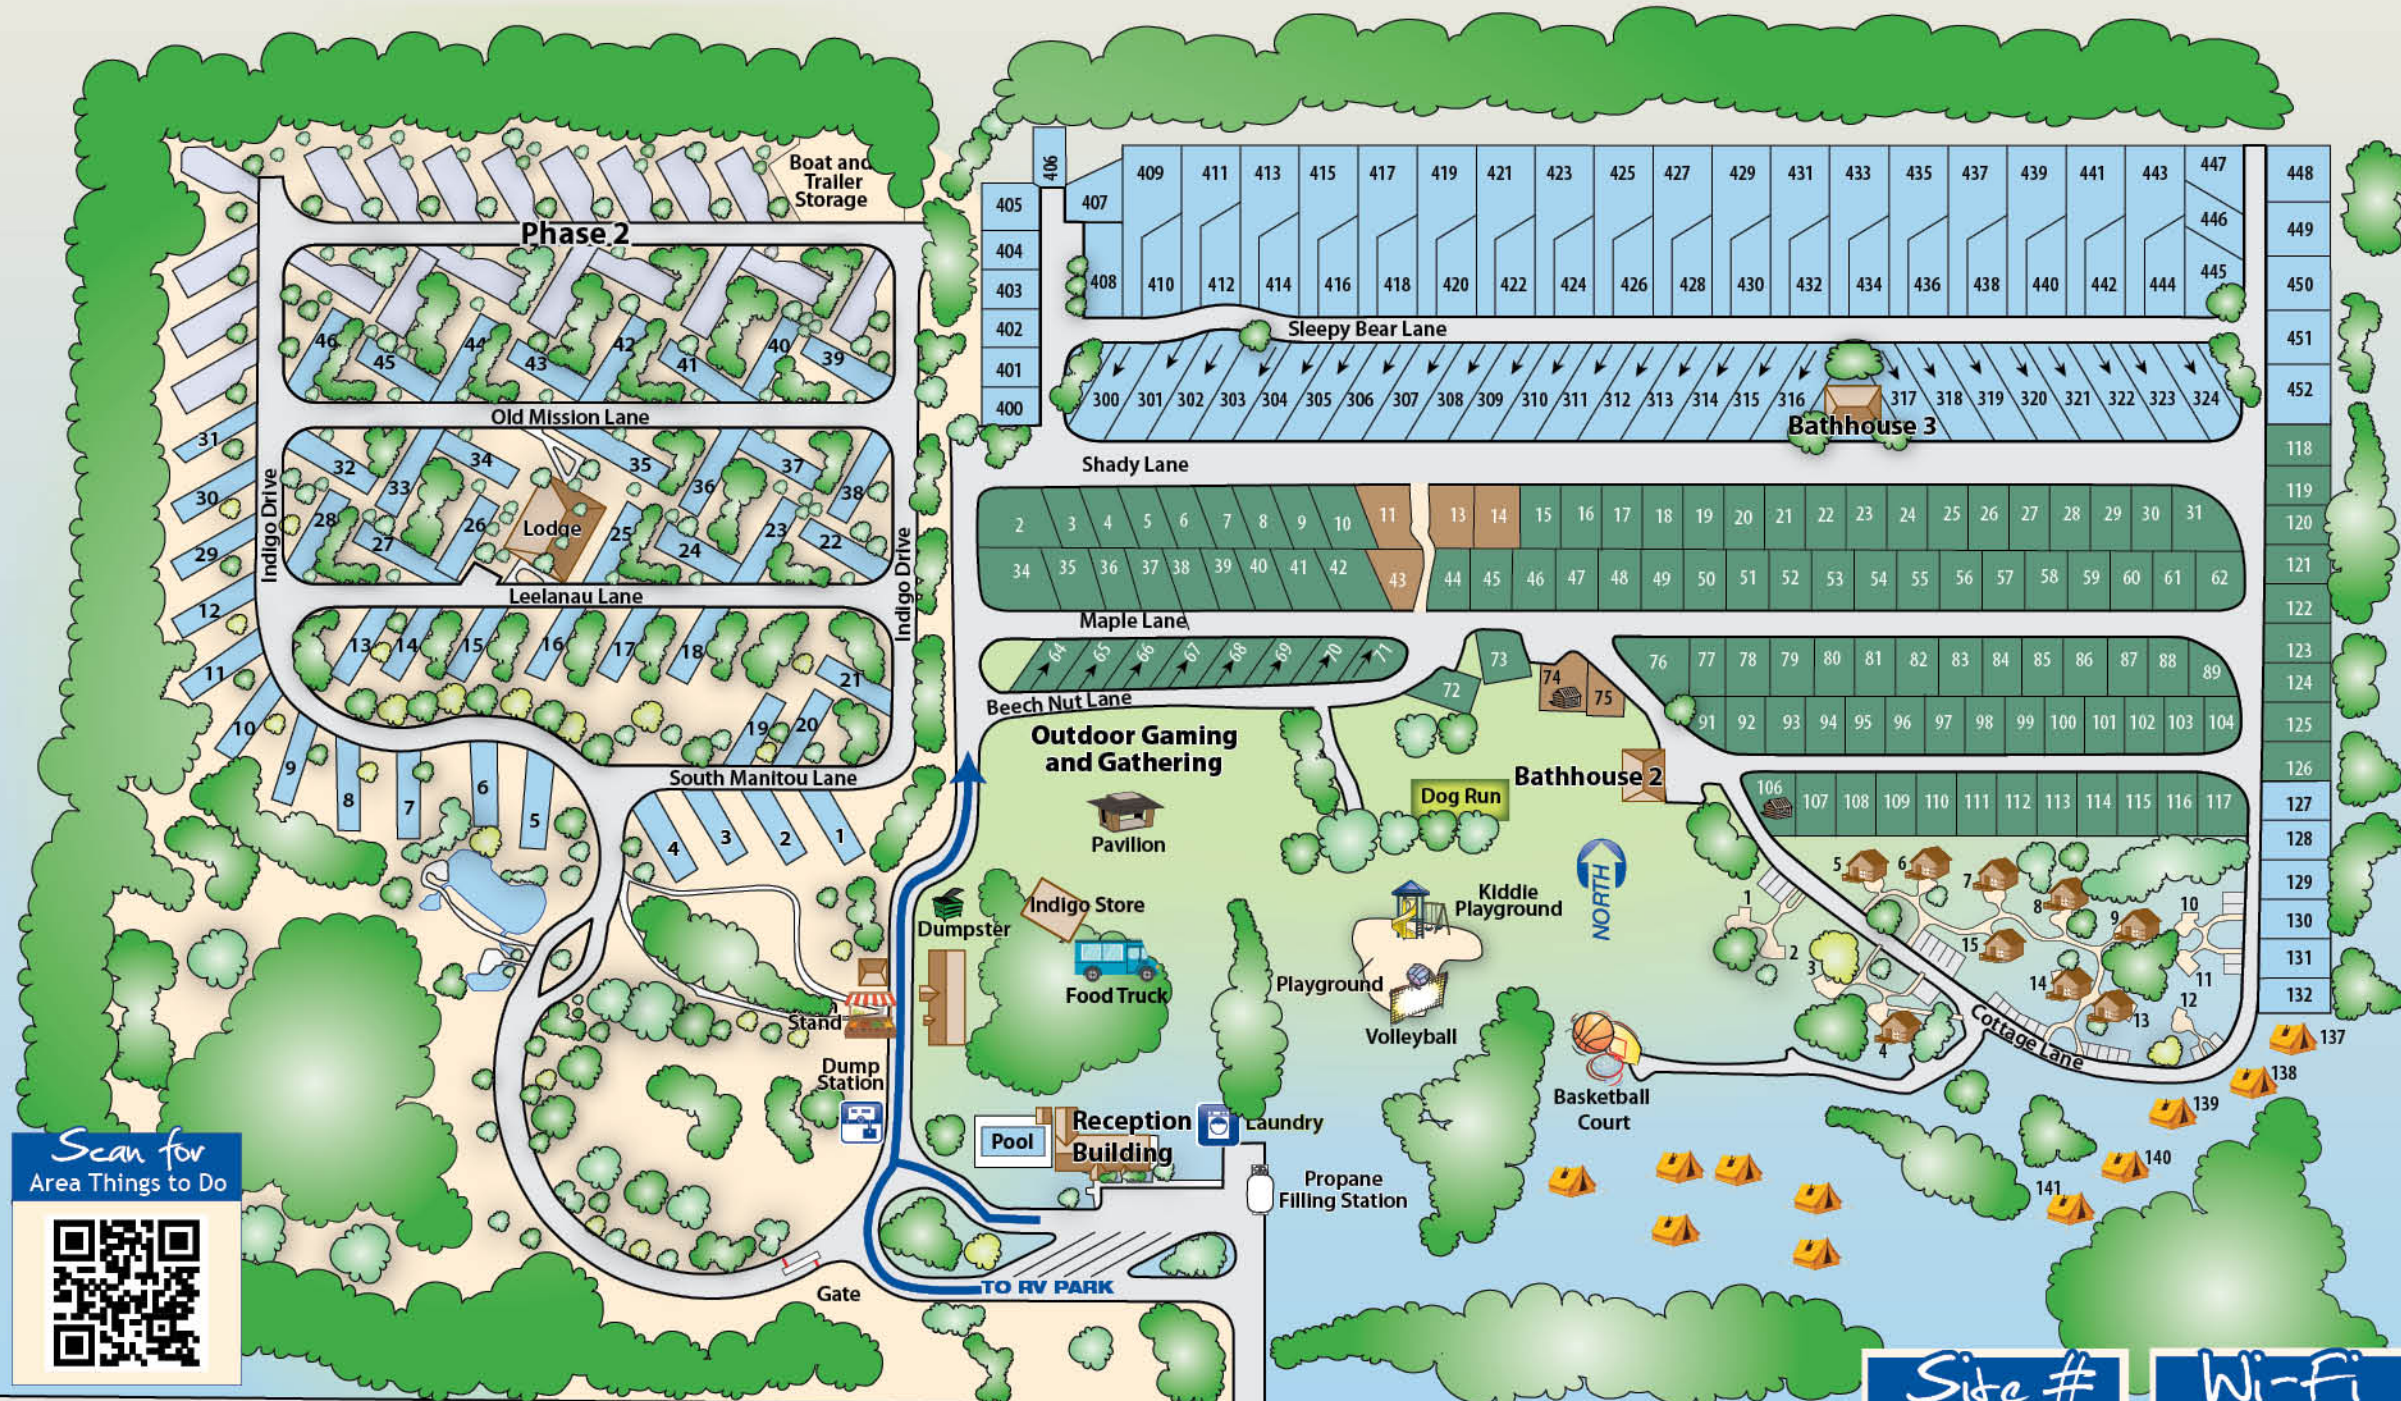

Scan for Area Things to Do

Empire Hwy. (M-72)

Site # Wi-Fi