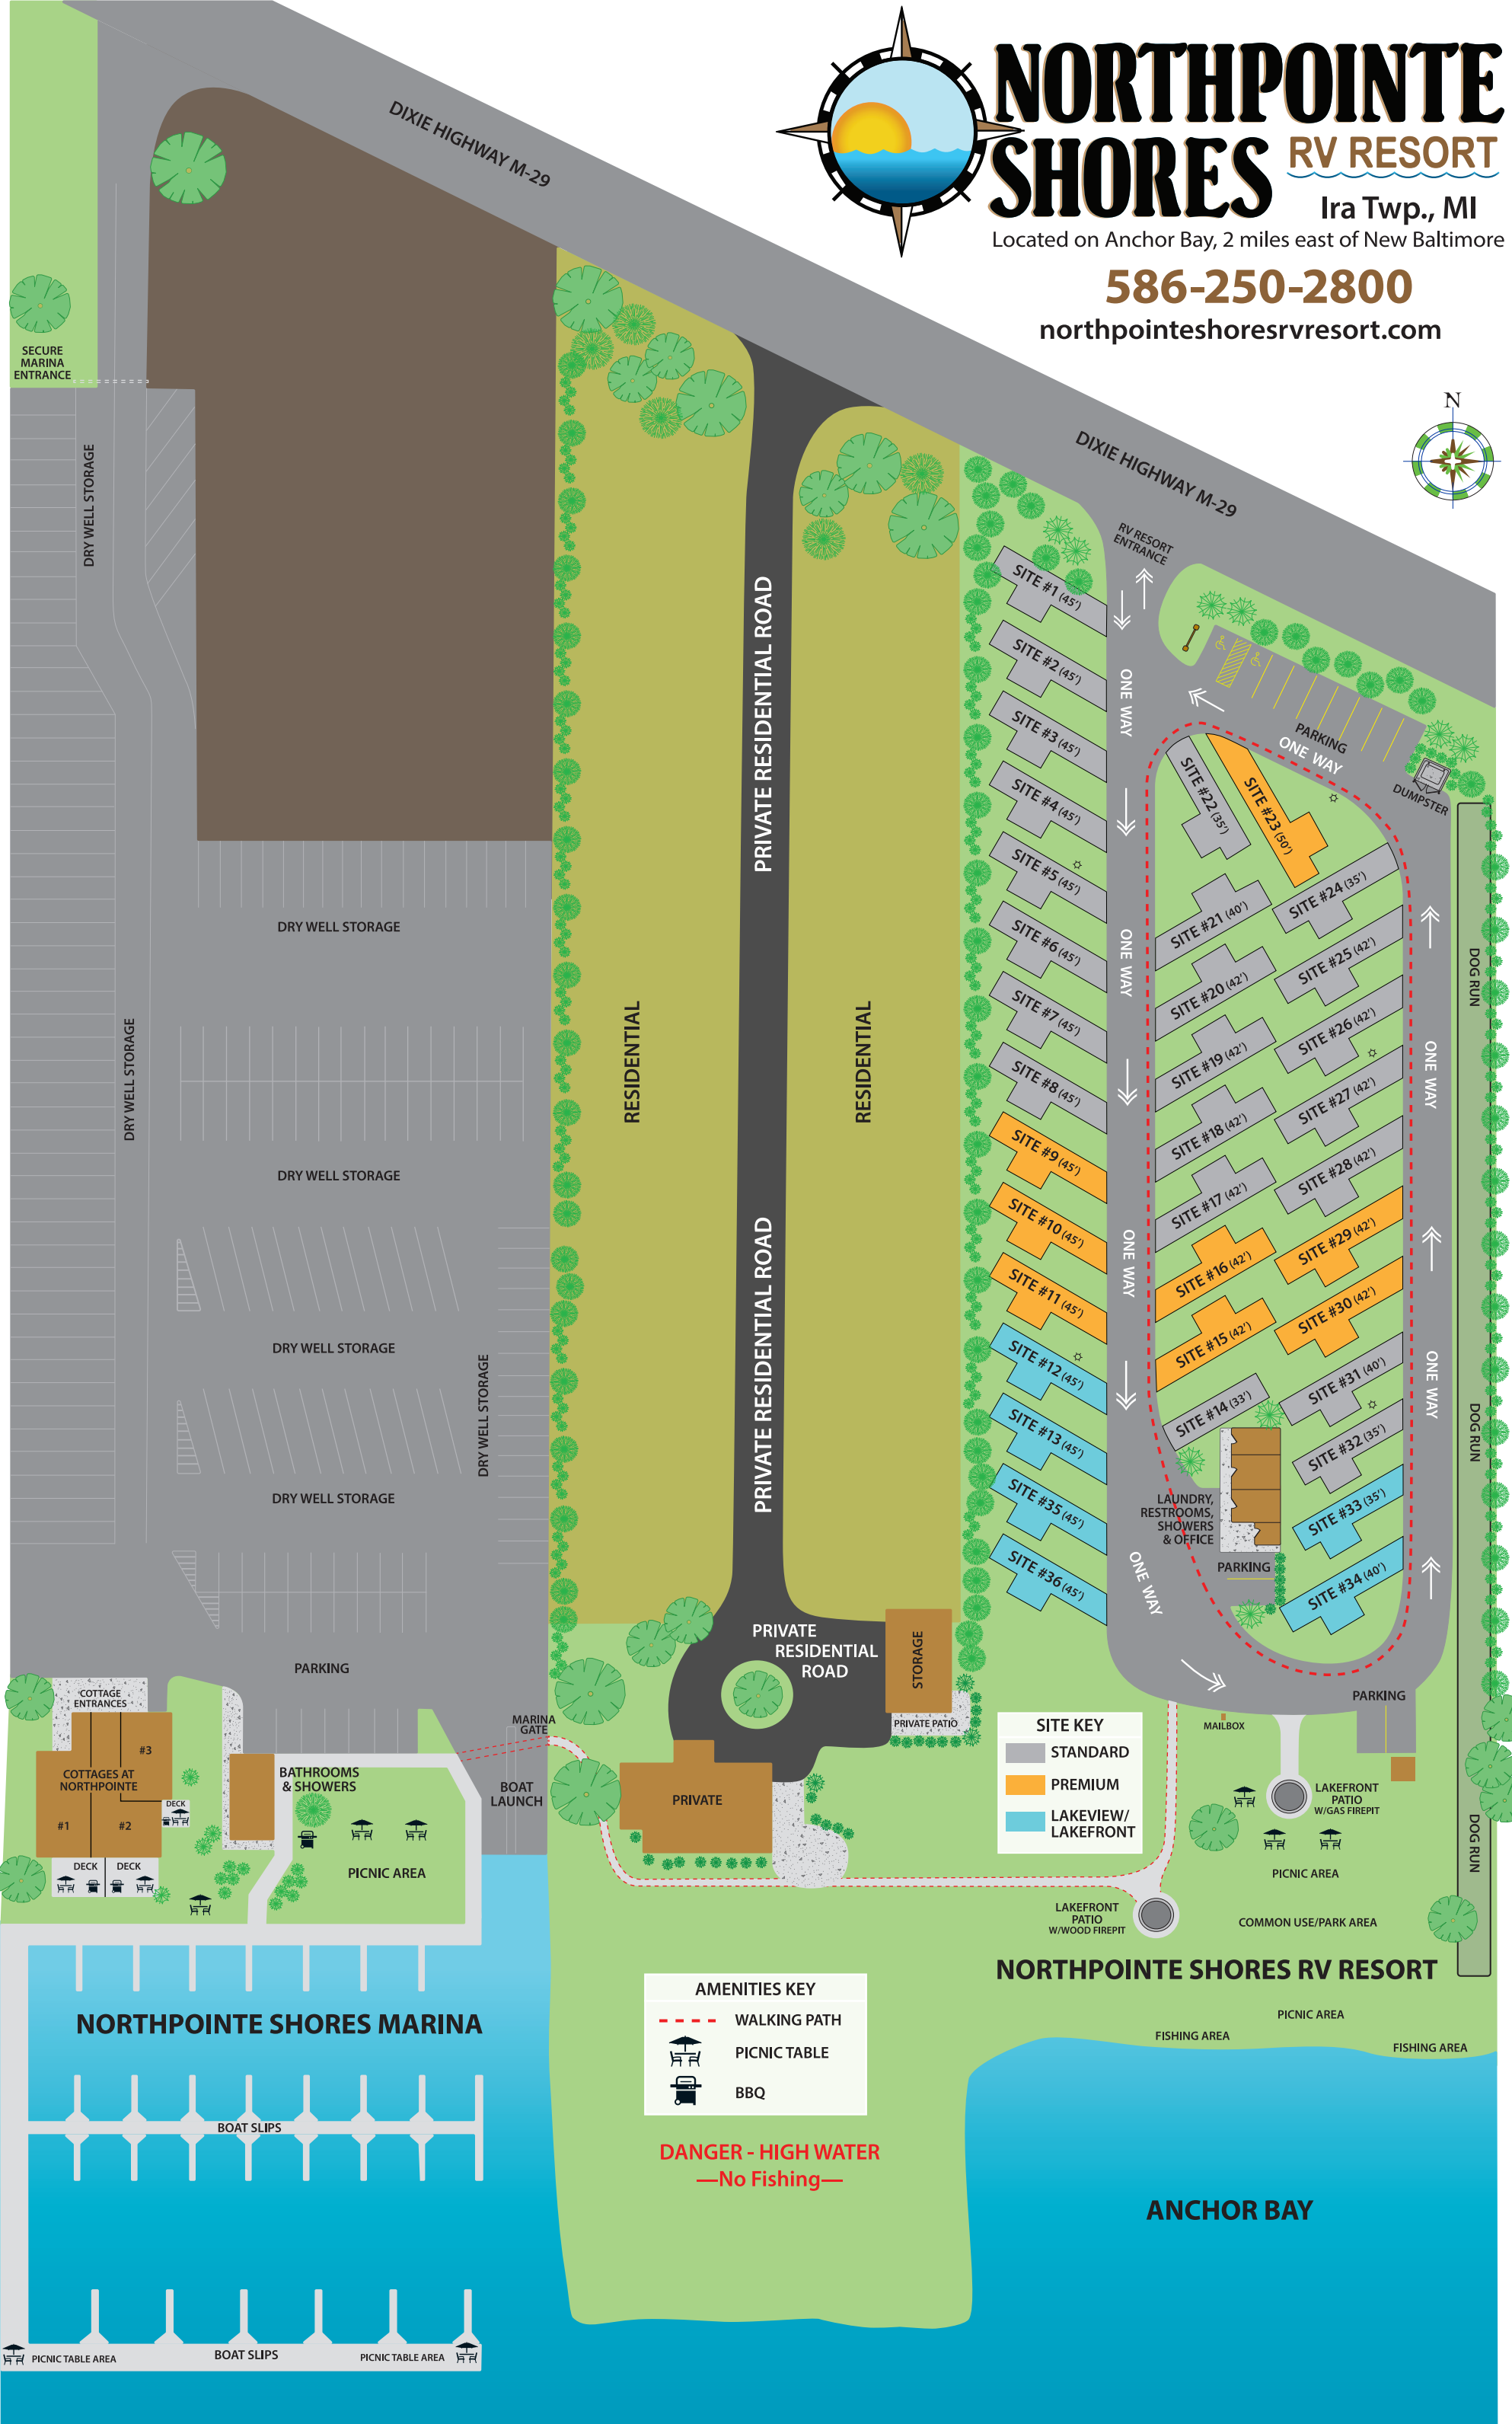

# NORTHPOINTE SHORES RV RESORT

Ira Twp., MI

Located on Anchor Bay, 2 miles east of New Baltimore

586-250-2800

northpointeshoresrvresort.com

SECURE MARINA ENTRANCE

DRY WELL STORAGE

DRY WELL STORAGE

DRY WELL STORAGE

DRY WELL STORAGE

DRY WELL STORAGE

DRY WELL STORAGE

PARKING

**COTTAGES AT NORTHPOINTE**

#1 #2 #3

DECK DECK

BATHROOMS & SHOWERS

PICNIC AREA

BOAT LAUNCH

MARINA GATE

**NORTHPOINTE SHORES MARINA**

BOAT SLIPS

PICNIC TABLE AREA

BOAT SLIPS

PICNIC TABLE AREA

PRIVATE RESIDENTIAL ROAD

PRIVATE RESIDENTIAL ROAD

PRIVATE RESIDENTIAL ROAD

PRIVATE PATIO

STORAGE

**SITE KEY**

- STANDARD
- PREMIUM
- LAKEVIEW/LAKEFRONT